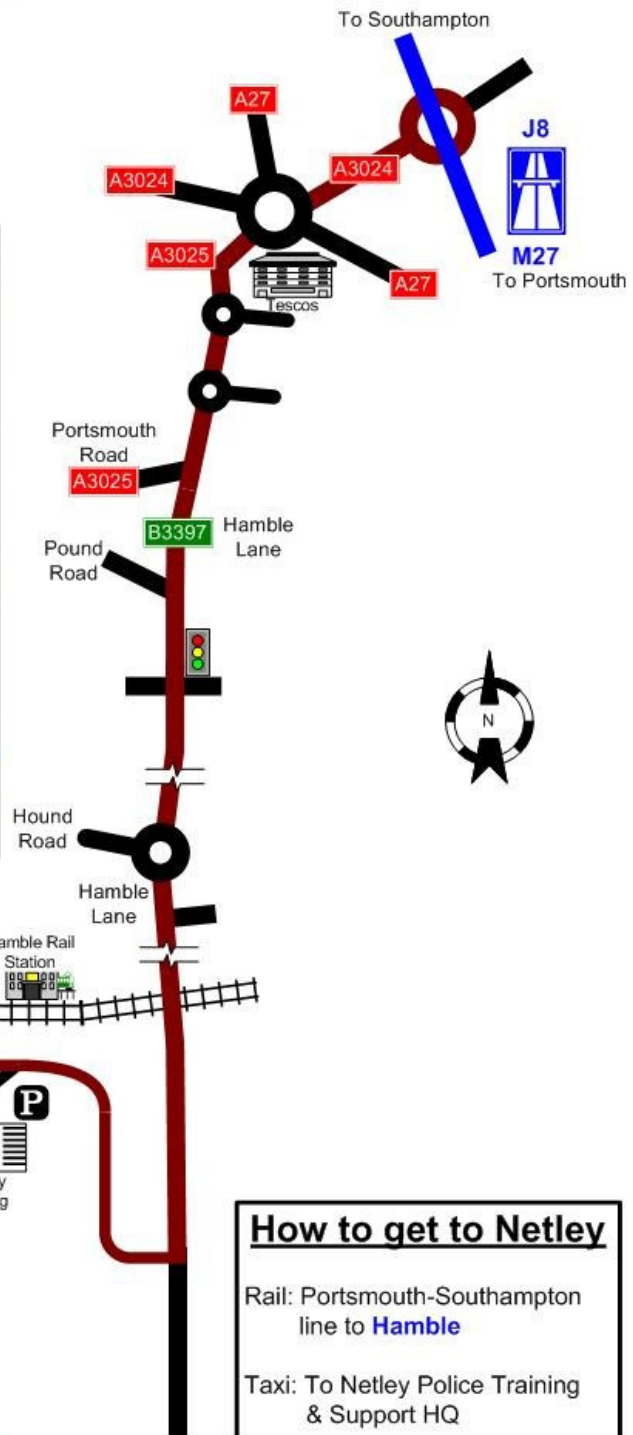

Netley Training & Support HQ

Hamble Lane,
Hamble,
Southampton
Hampshire
SO31 4TS
☎ 08450 45 45 45

How to get to Netley

Rail: Portsmouth-Southampton line to **Hamble**

Taxi: To Netley Police Training & Support HQ