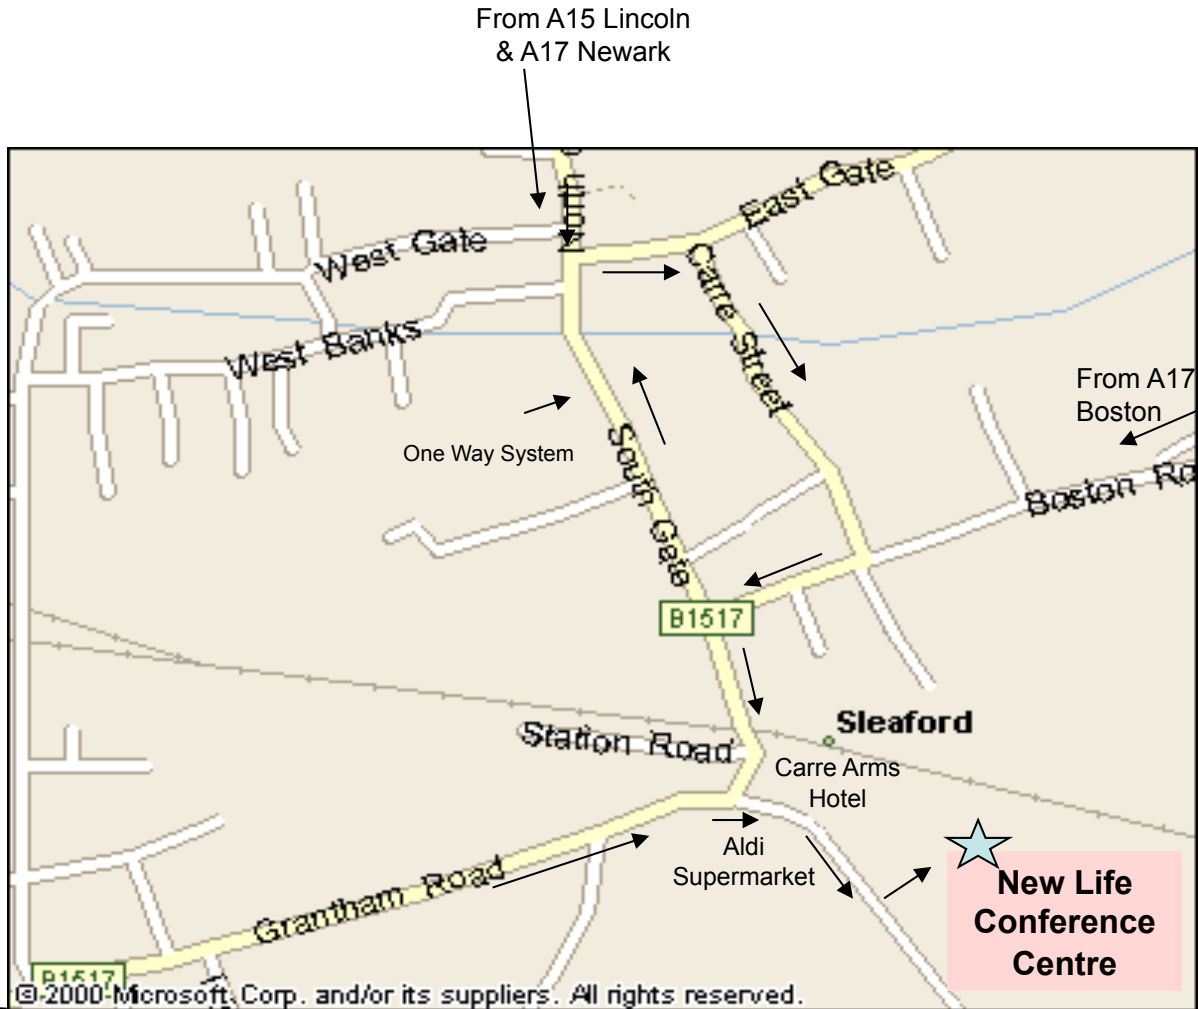

# New Life Conference Centre

Mareham Lane, Sleaford, NG34 7JP  
01529 413063

From A153 Grantham  
Sleaford By-Pass

A15 Bourne  
A15 Lincoln  
A17 Newark  
A17 Boston

From A15  
Bourne

Mareham Lane

**To avoid Town Centre  
Congestion. Please  
use Sleaford Western  
By-Pass**

Maximum of 80  
free car-parking  
spaces on site