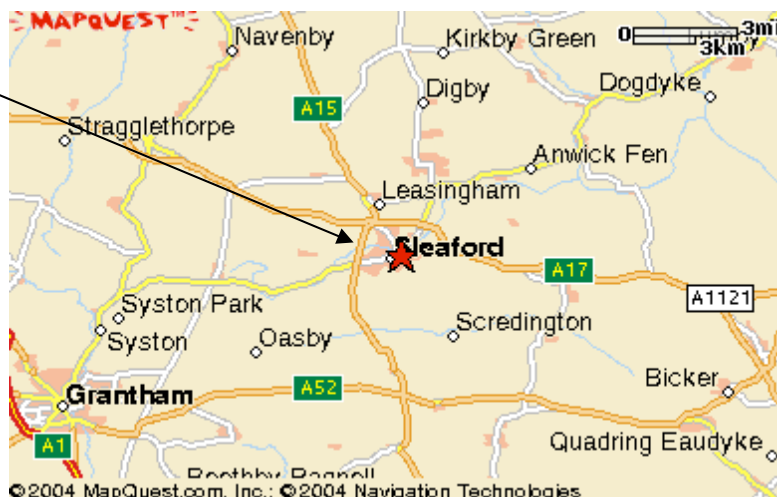

# New Life Conference Centre

Mareham Lane, Sleaford, NG34 7JP  
01529 413063

From A153 Grantham  
Sleaford By-Pass

A15 Bourne  
A15 Lincoln  
A17 Newark  
A17 Boston

From A15  
Bourne

Mareham Lane

**To avoid Town Centre  
Congestion. Please  
use Sleaford Western  
By-Pass**